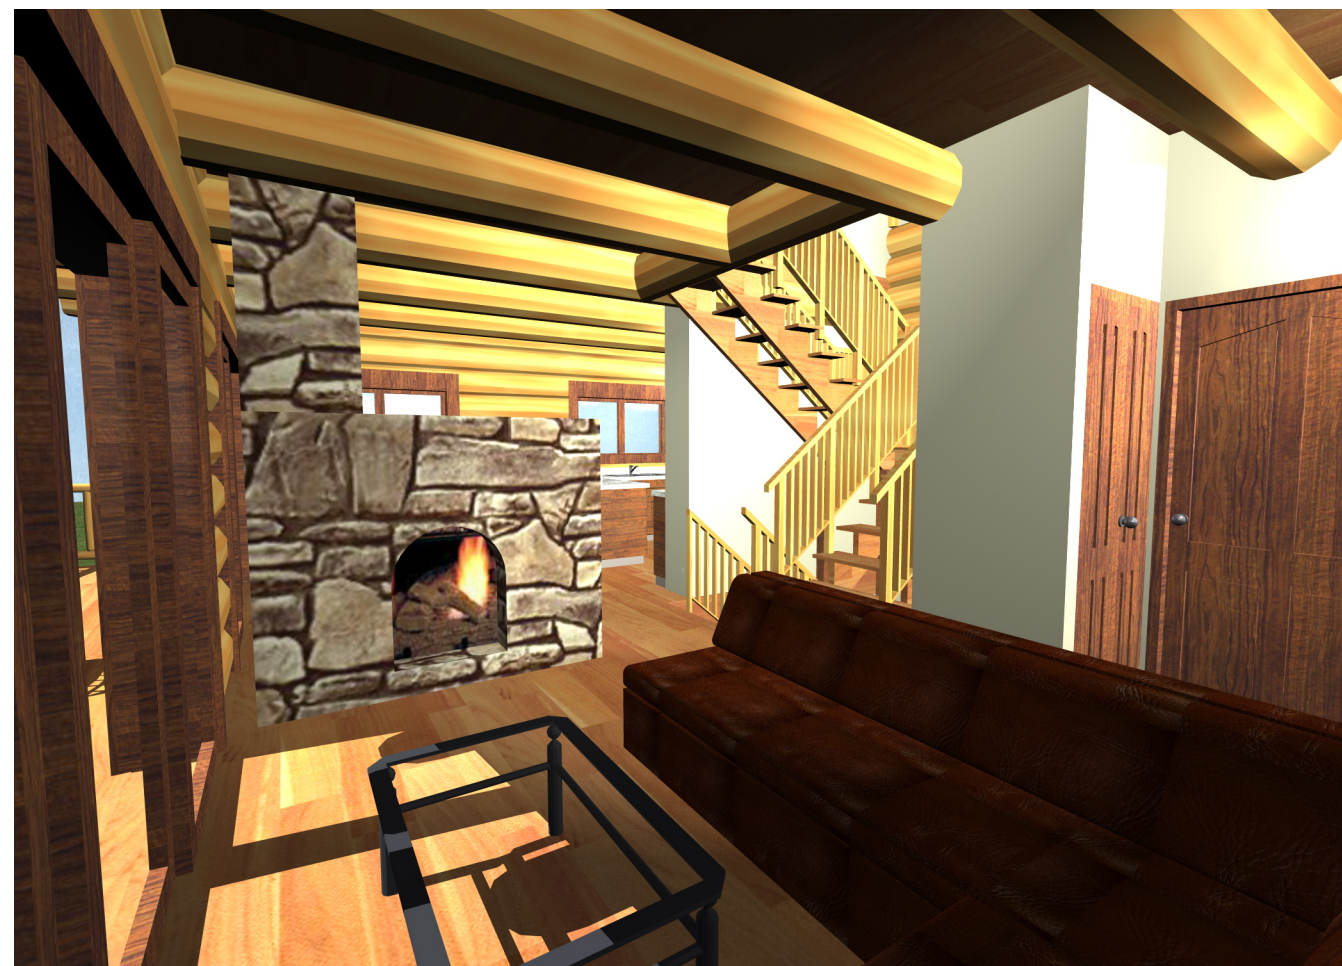

LOG CHALET

980 SQ.FT
91 SQ.M.

SECOND FLOOR PLAN
AREA: 420 SQ. FT.
39.02 SQ.M.

FIRST FLOOR PLAN
AREA: 560 SQ.FT.
52.03 SQ.M.