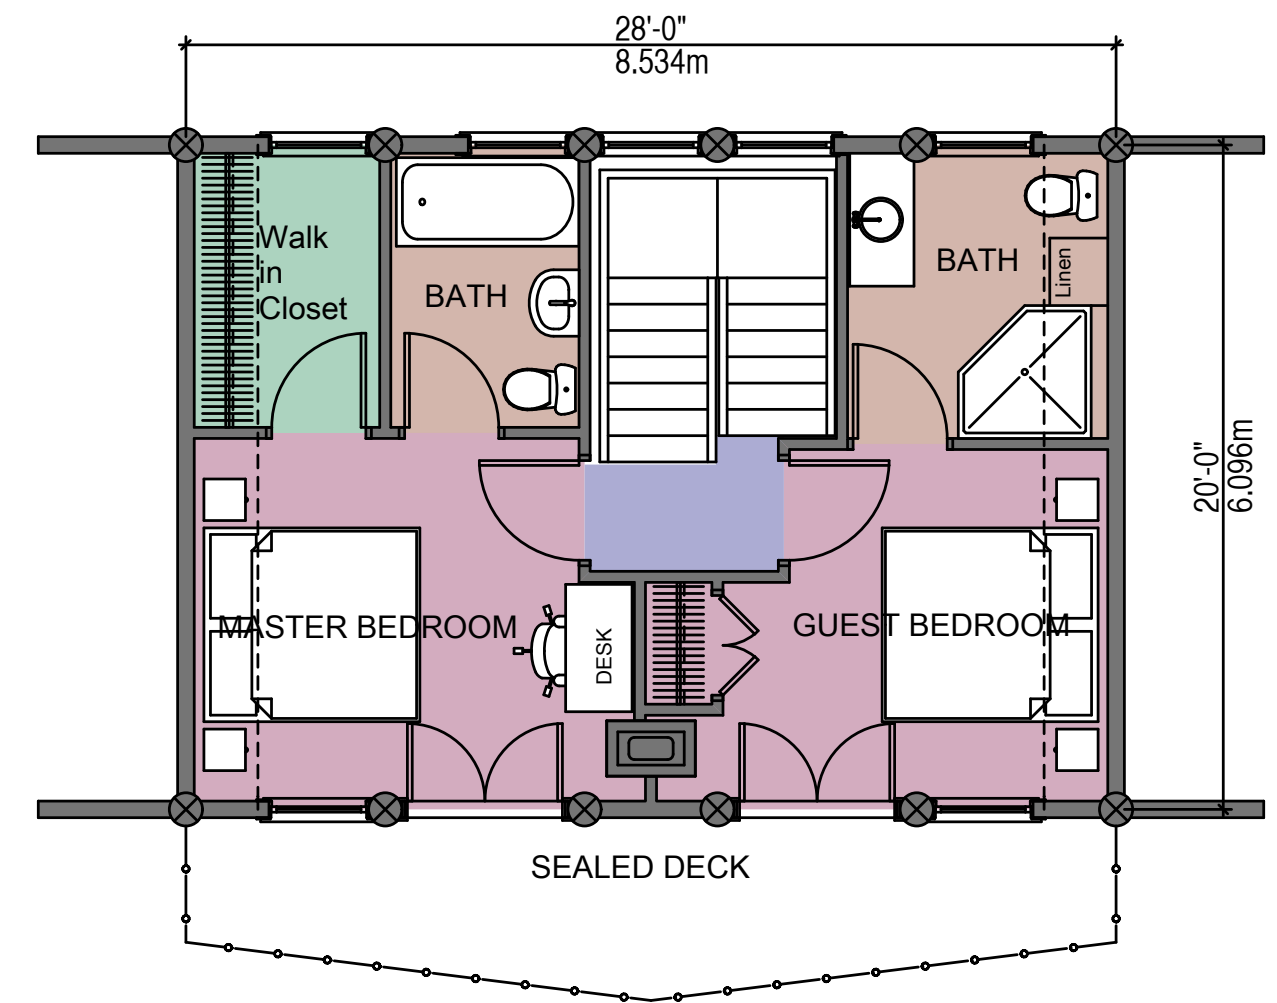

LOG CHALET

980 SQ.FT
91 SQ.M.

SECOND FLOOR PLAN
AREA: 420 SQ. FT.
39.02 SQ.M.

FIRST FLOOR PLAN
AREA: 560 SQ.FT.
52.03 SQ.M.