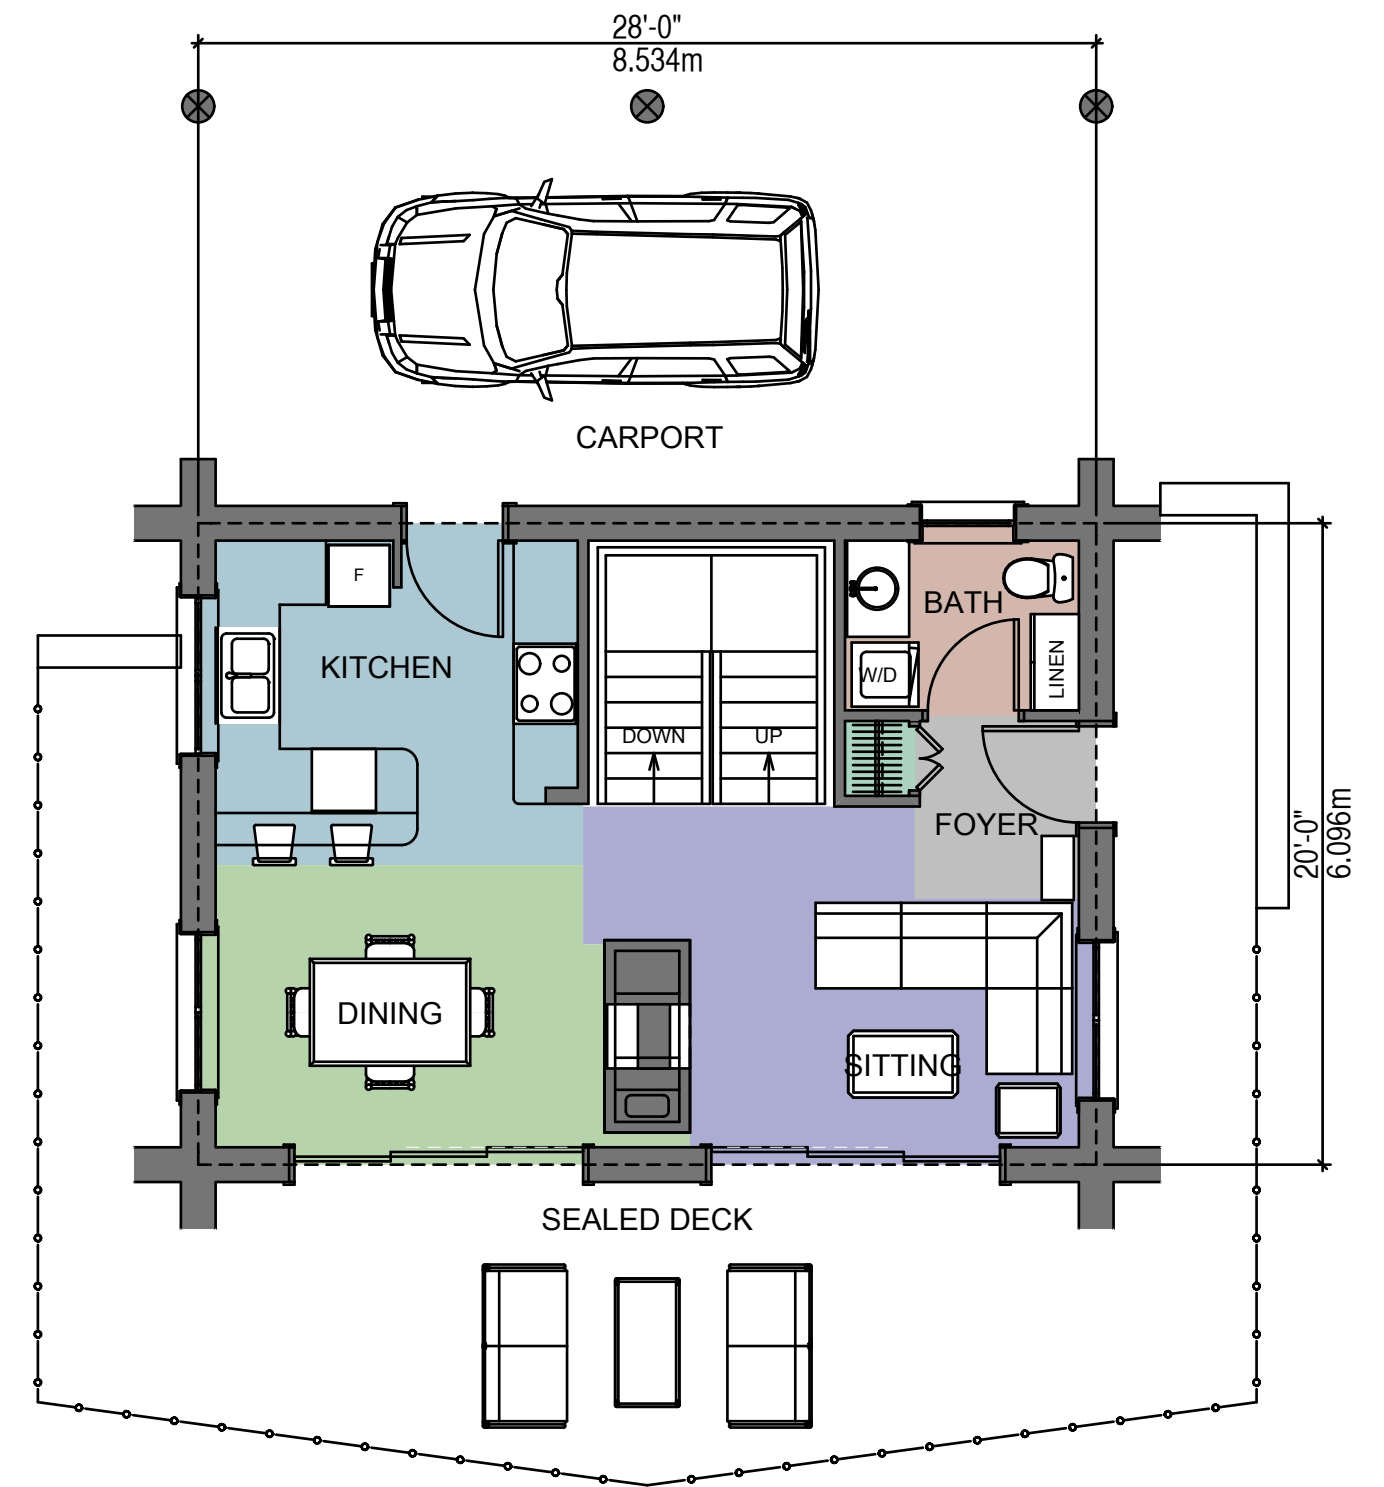

LOG CHALET

980 SQ.FT
91 SQ.M.

SECOND FLOOR PLAN
AREA: 420 SQ. FT.
39.02 SQ.M.

FIRST FLOOR PLAN
AREA: 560 SQ.FT.
52.03 SQ.M.